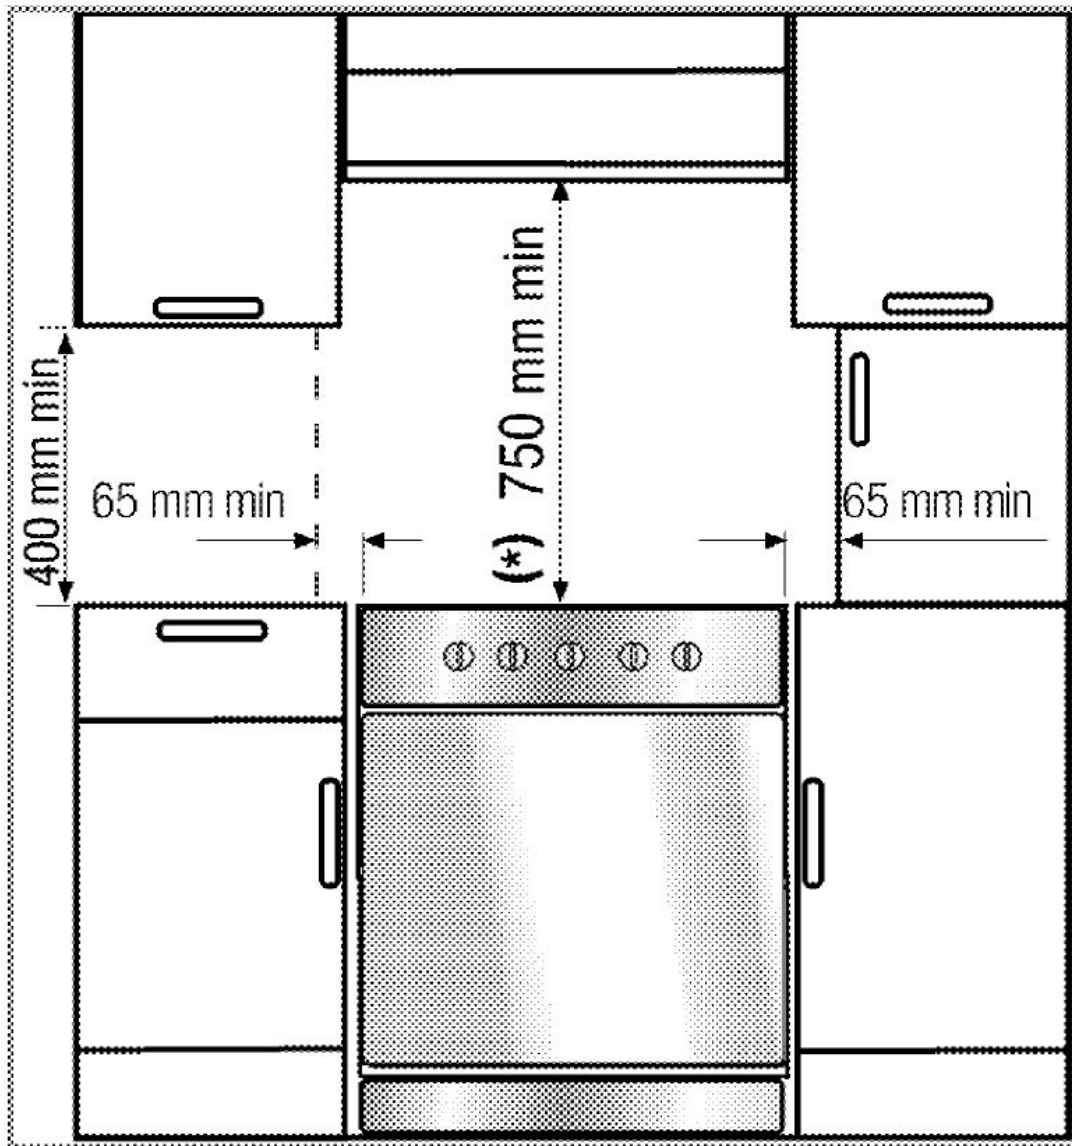

BFC60EMW1

60cm White Solid Hotplate Upright Cooker

beko

Official partner of
the
everyday